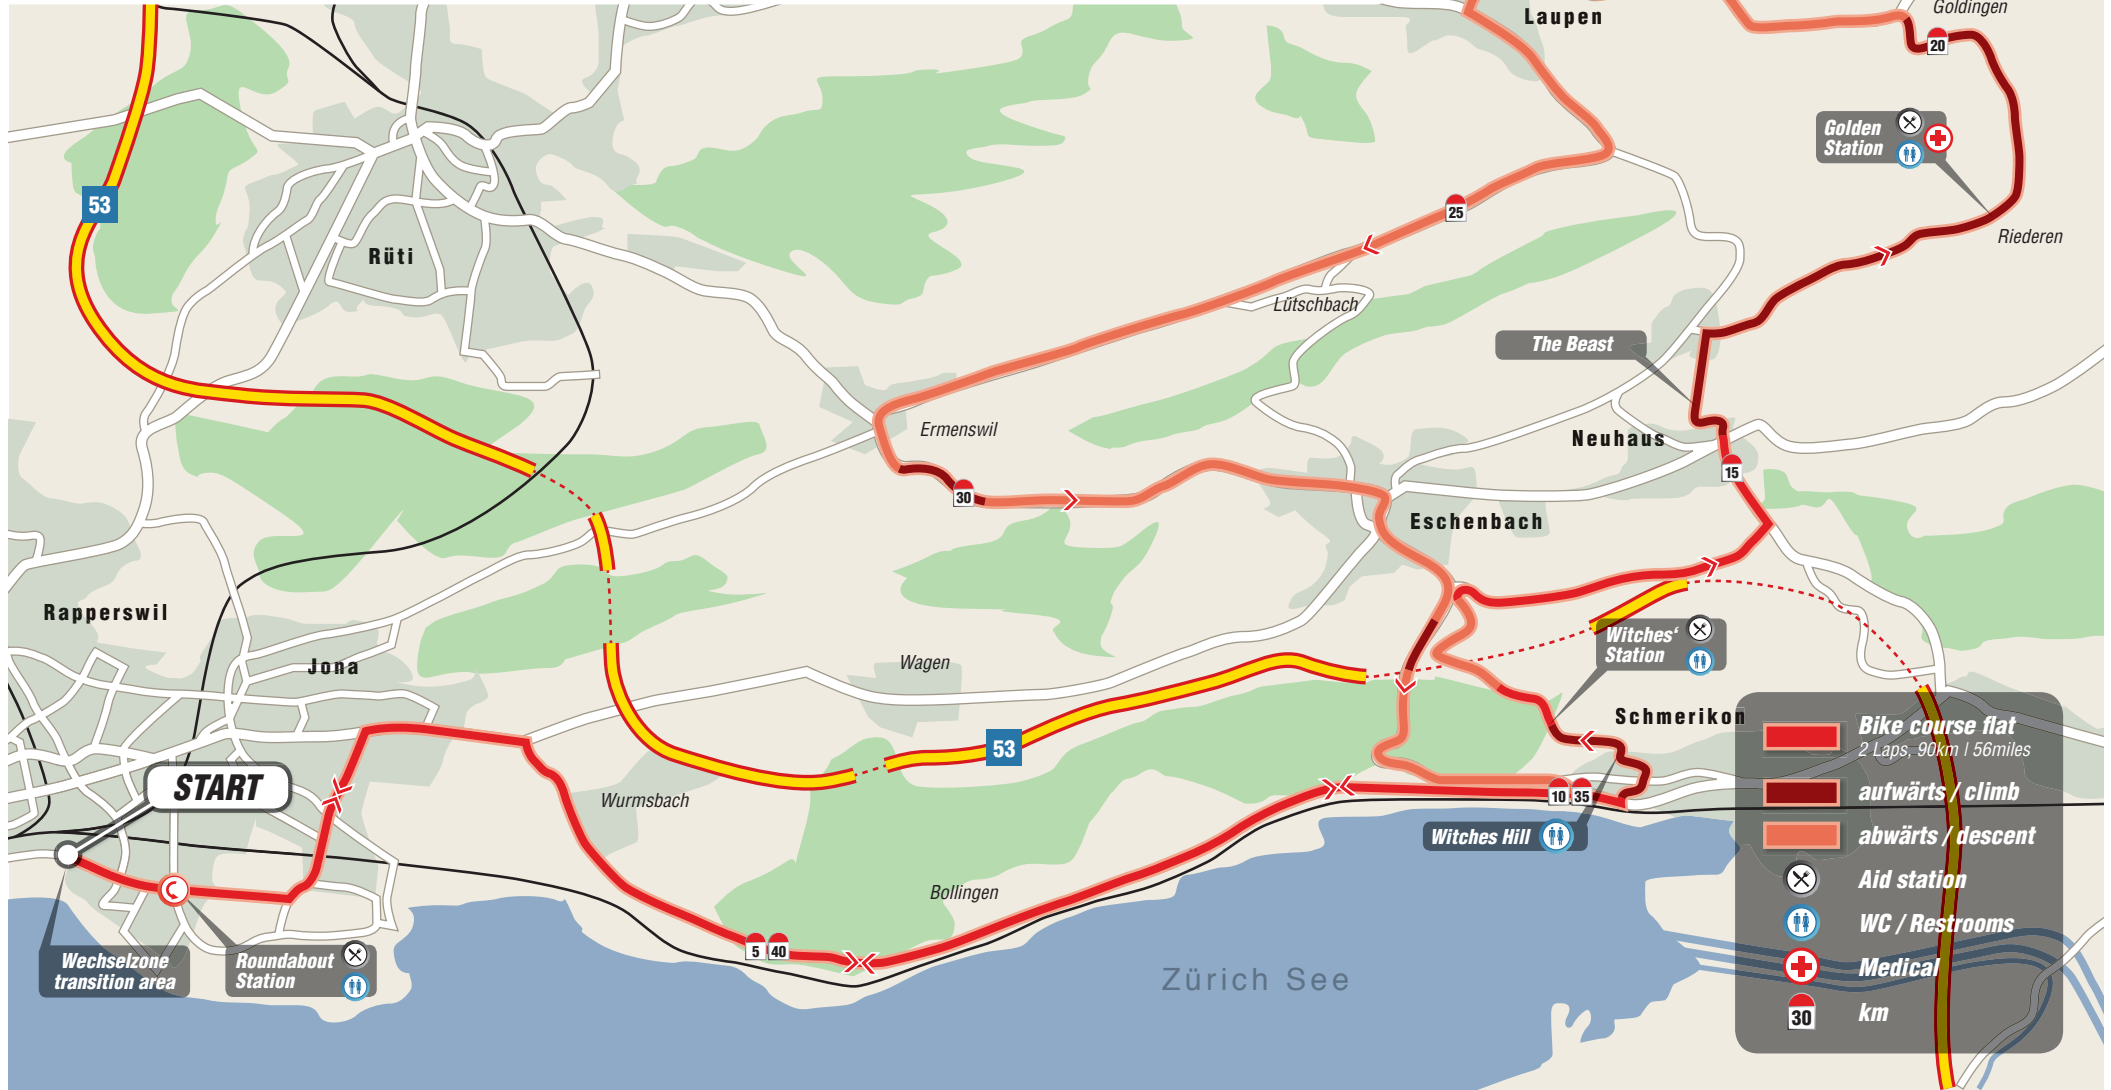

BIKE COURSE

- Bike course flat**
2 Laps, 90km / 56miles
- aufwärts / climb**
- abwärts / descent**
- X **Aid station**
- ↑↓ **WC / Restrooms**
- + **Medical**
- 30 **km**