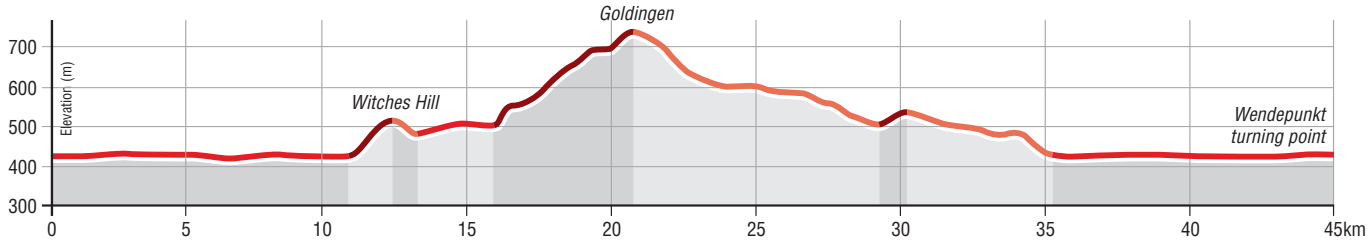

BIKE COURSE

- Bike course flat**
2 Laps, 90km / 56miles
- aufwärts / climb**
- abwärts / descent**
- X **Aid station**
- ↑↓ **WC / Restrooms**
- + **Medical**
- 30 **km**